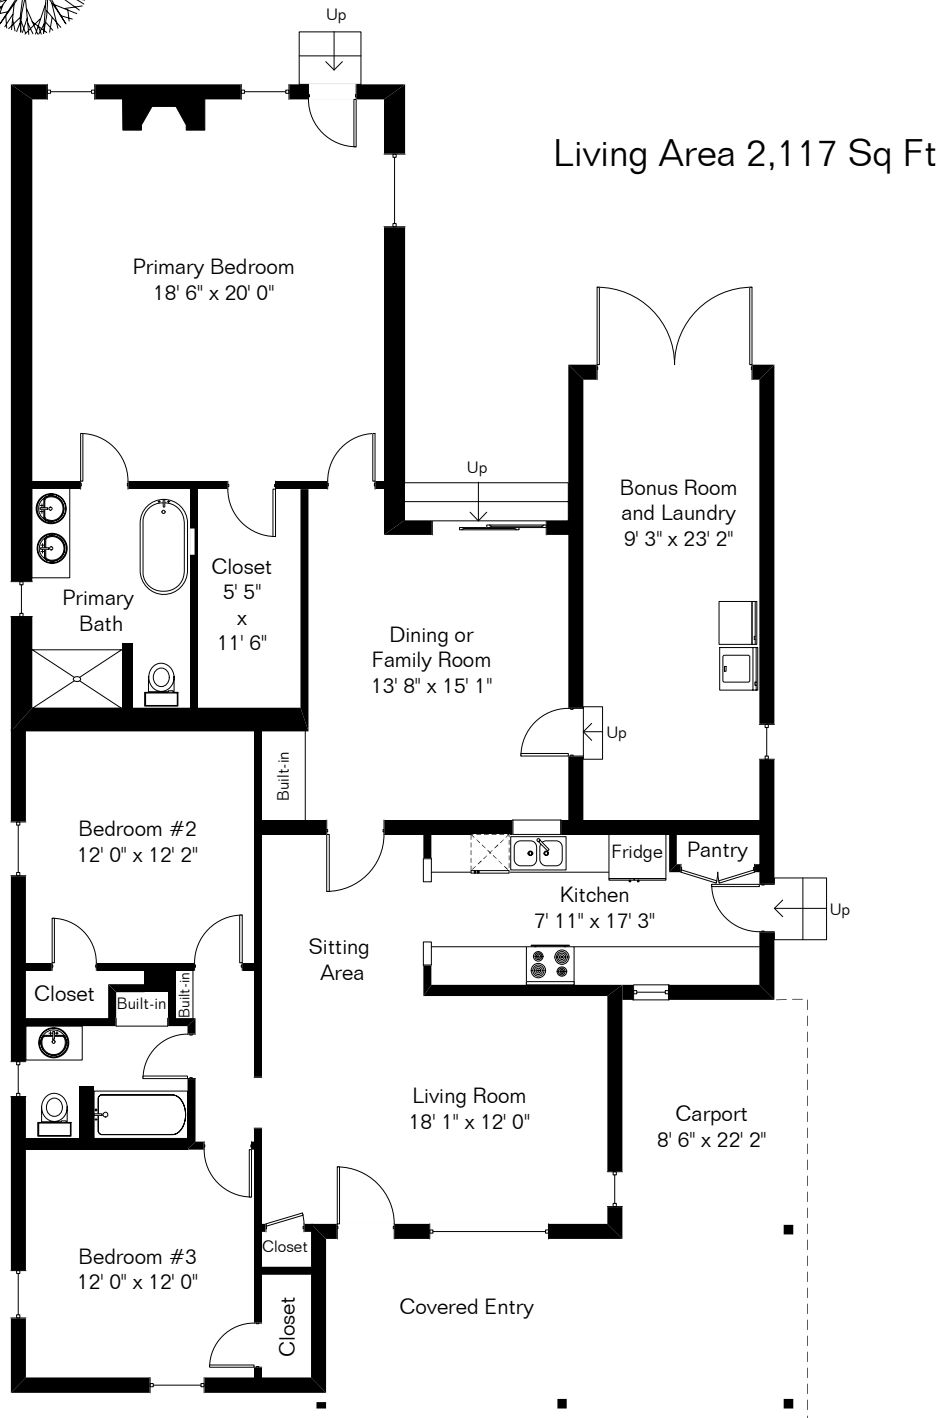

The square footages and room size information are deemed to be reliable but are not guaranteed and should be independently verified. This drawing is for marketing purposes only.

1922 E 9th St Tucson AZ 85719

Site Visit October 2022

0 ft. 6 ft. 10 ft. 20 ft.

Copyright 2024 Floor Plans First! LLC
All Rights Reserved.

Floor Plans *First!*^{LLC}
See the Floor Plan First[™]

FloorPlansFirst.com[™]
(520) 881-1500